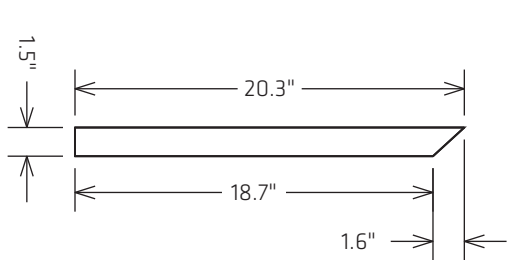

Side View

Top View