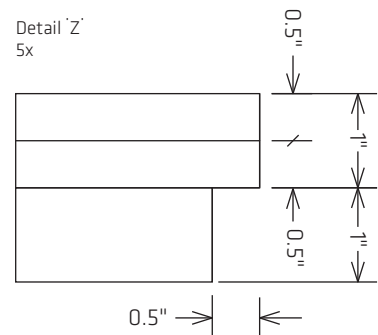

Detail 'Z'
5x